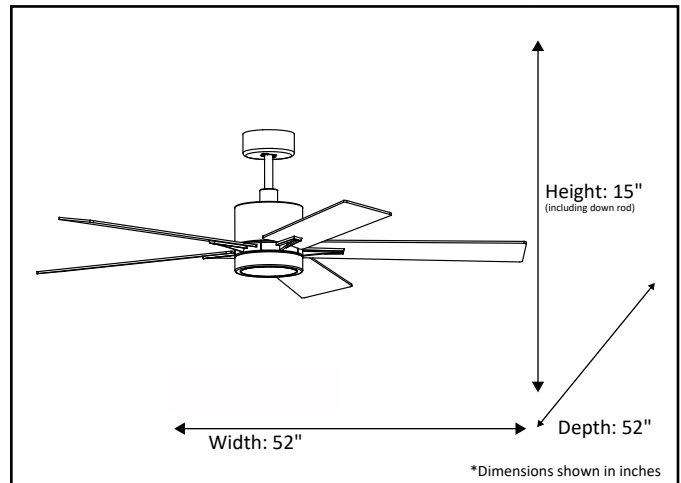

Model #	SUN552 NK5SV/WL(WC-6-WH)(SELECT)
SKU	21690
Metal Finish	Brushed Nickel
Blade Finish	Silver/Walnut
Glass Finish	White
Blade Span	52"
Motor Specs	153mm x 15mm
Wire Length (Shown in inches)	80"
Down Rod Included (Shown in inches)	6"
Blade Pitch	12
Speed	3
Forward/Reverse	Yes
Airflow (CFM High)	5768.61
Power Use (Watts)	60
Airflow Efficiency (CFM/Watt)	96.1
Light Kit Included	Yes
Lamp Info	Integrated LED 3000K, 4000K, 5000K
Location Use	Indoor Only
Wall Control	WC-6-WH

Finish/Glass Shown: Brushed Nickel/White

Integrated LED

WC-6-WH Wall Control Included

- Fan/Light Control Switch
- Simple Slide Fan Switch
- Simple On/Off for Light Switch
- Three Speed Fan Control
- Easy 2 Wire Connection
(Requires 2 Hot Leads)
- Available in White (WH) Only